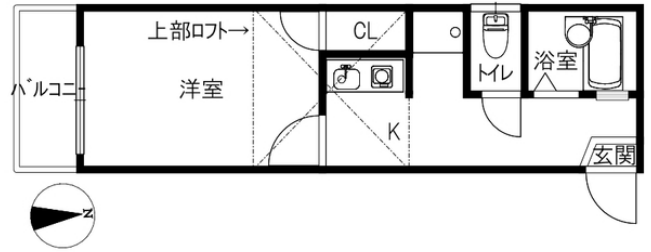

Initial costs

Room layout 洋5.8 K ロフト (専有面積: 22㎡)

Rental condition

| | | | |
|------------------|--------------|--|------------------|
| Students only | Women only | Foreigner friendly | Children Allowed |
| Single Apartment | Pets allowed | Reservations available before acceptance | |