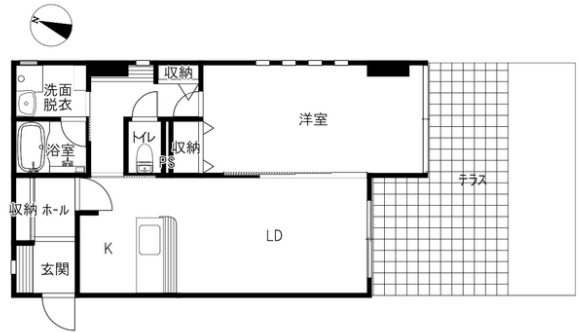

Initial costs

Room layout 洋8.4 LDK11 (専有面積: 48.06㎡)

Property description

| | | | |
|---------------------|--------------------------------|-----------------|-----|
| Location | 金沢市田上本町2丁目117番地1 | | |
| Transport | 北鉄バス 田上本町バス停/徒歩2分 | | |
| Property type | マンション | Number of Rooms | 24室 |
| Structure | 鉄筋コンクリート造地上4階建 | | |
| Date of completion | 2007年2月 | | |
| Fire insurance | Included in Mamex Members Club | | |
| Guarantor company | Included in Mamex Members Club | | |
| Property category | Managed properties | | |
| Type of transaction | Agency | | |